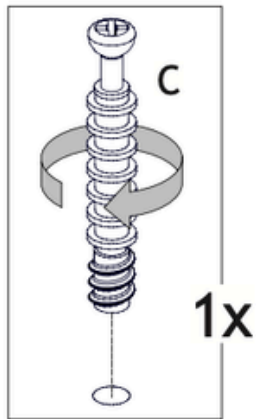

 **WARNING**

TO AVOID RISK OF SUFFOCATION, DO NOT ALLOW CHILDREN TO PLAY INSIDE THIS CONTAINER.

 **CAUTION**

THIS UNIT IS EQUIPPED WITH A SPECIAL LID SUPPORT, THE LID SUPPORT MUST BE ATTACHED AS INDICATED IN THE ASSEMBLY INSTRUCTIONS PRIOR TO USE. THE PURPOSE OF THE SAFETY LID SUPPORT IS TO PREVENT INJURY TO A CHILD'S FINGERS OR OTHER PARTS WHEN OPENING AND CLOSING THE LID, THE SAFETY LID SUPPORT MUST FUNCTION PROPERLY, WHEN THE LID CAN BE OPENED AT ANY ANGLE, THE LID MUST NOT DROP MORE THAN 1/2 INCH (FROM IT'S OWN WEIGHT), WITH THE EXCEPTION OF THE FINAL 2 INCHES BEFORE REACHING ITS CLOSED POSITION. THIS UNIT SHOULD NOT BE USED UNLESS THE SAFETY LID SUPPORT IS PROPERLY ATTACHED AND FUNCTIONING PROPERLY.

Fittings List

Liste des Pièces

 Ø8x40	 Ø8x20	 Ø5x34/11	 Ø5x34/34	 Ø15x13,8	 Ø10/M6x13	 M6x50	 Ø7x1,5
A (x3)	B (x6)	C (x2)	D (x2)	E (x6)	F (x10)	G (x10)	H (x4)

 Ø4x35	 Ø4x30	 Ø4x15	 Ø3x15	 50x26
J (x2)	K (x13)	L (x16)	M (x28)	N (x4)

Parts List

Liste des Pièces

1

2

B
(x2)

K
(x9)

3

E
(x2)