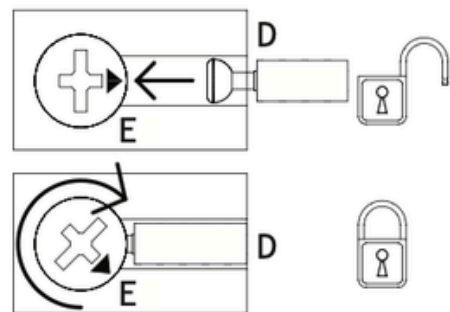

 **WARNING**

TO AVOID RISK OF SUFFOCATION, DO NOT ALLOW CHILDREN TO PLAY INSIDE THIS CONTAINER.

 **CAUTION**

THIS UNIT IS EQUIPPED WITH A SPECIAL LID SUPPORT, THE LID SUPPORT MUST BE ATTACHED AS INDICATED IN THE ASSEMBLY INSTRUCTIONS PRIOR TO USE. THE PURPOSE OF THE SAFETY LID SUPPORT IS TO PREVENT INJURY TO A CHILD'S FINGERS OR OTHER PARTS WHEN OPENING AND CLOSING THE LID, THE SAFETY LID SUPPORT MUST FUNCTION PROPERLY, WHEN THE LID CAN BE OPENED AT ANY ANGLE, THE LID MUST NOT DROP MORE THAN 1/2 INCH (FROM IT'S OWN WEIGHT), WITH THE EXCEPTION OF THE FINAL 2 INCHES BEFORE REACHING ITS CLOSED POSITION. THIS UNIT SHOULD NOT BE USED UNLESS THE SAFETY LID SUPPORT IS PROPERLY ATTACHED AND FUNCTIONING PROPERLY.

Fittings List

Liste des Pièces

 Ø8x40	 Ø8x20	 Ø5x34/11	 Ø5x34/34	 Ø15x13,8	 Ø10/M6x13	 M6x50	 Ø7x1,5
A (x3)	B (x6)	C (x2)	D (x2)	E (x6)	F (x10)	G (x10)	H (x4)

 Ø4x35	 Ø4x30	 Ø4x15	 Ø3x15	 50x26
J (x2)	K (x13)	L (x16)	M (x28)	N (x4)

Parts List

Liste des Pièces

1

2

B
(x2)

K
(x9)

3

E
(x2)