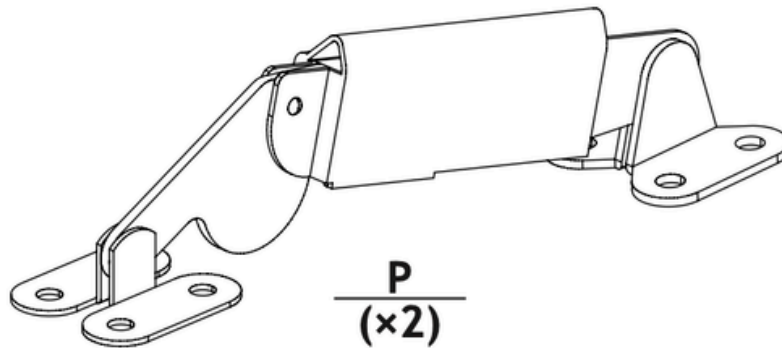

Fittings List

Liste des Pièces

 Ø8x40	 Ø8x20	 Ø5x34/11	 Ø5x34/34	 Ø15x13,8	 Ø10/M6x13	 M6x50	 Ø7x1,5
A (x3)	B (x6)	C (x2)	D (x2)	E (x6)	F (x10)	G (x10)	H (x4)

 Ø4x35	 Ø4x30	 Ø4x15	 Ø3x15	 50x26
J (x2)	K (x13)	L (x16)	M (x28)	N (x4)