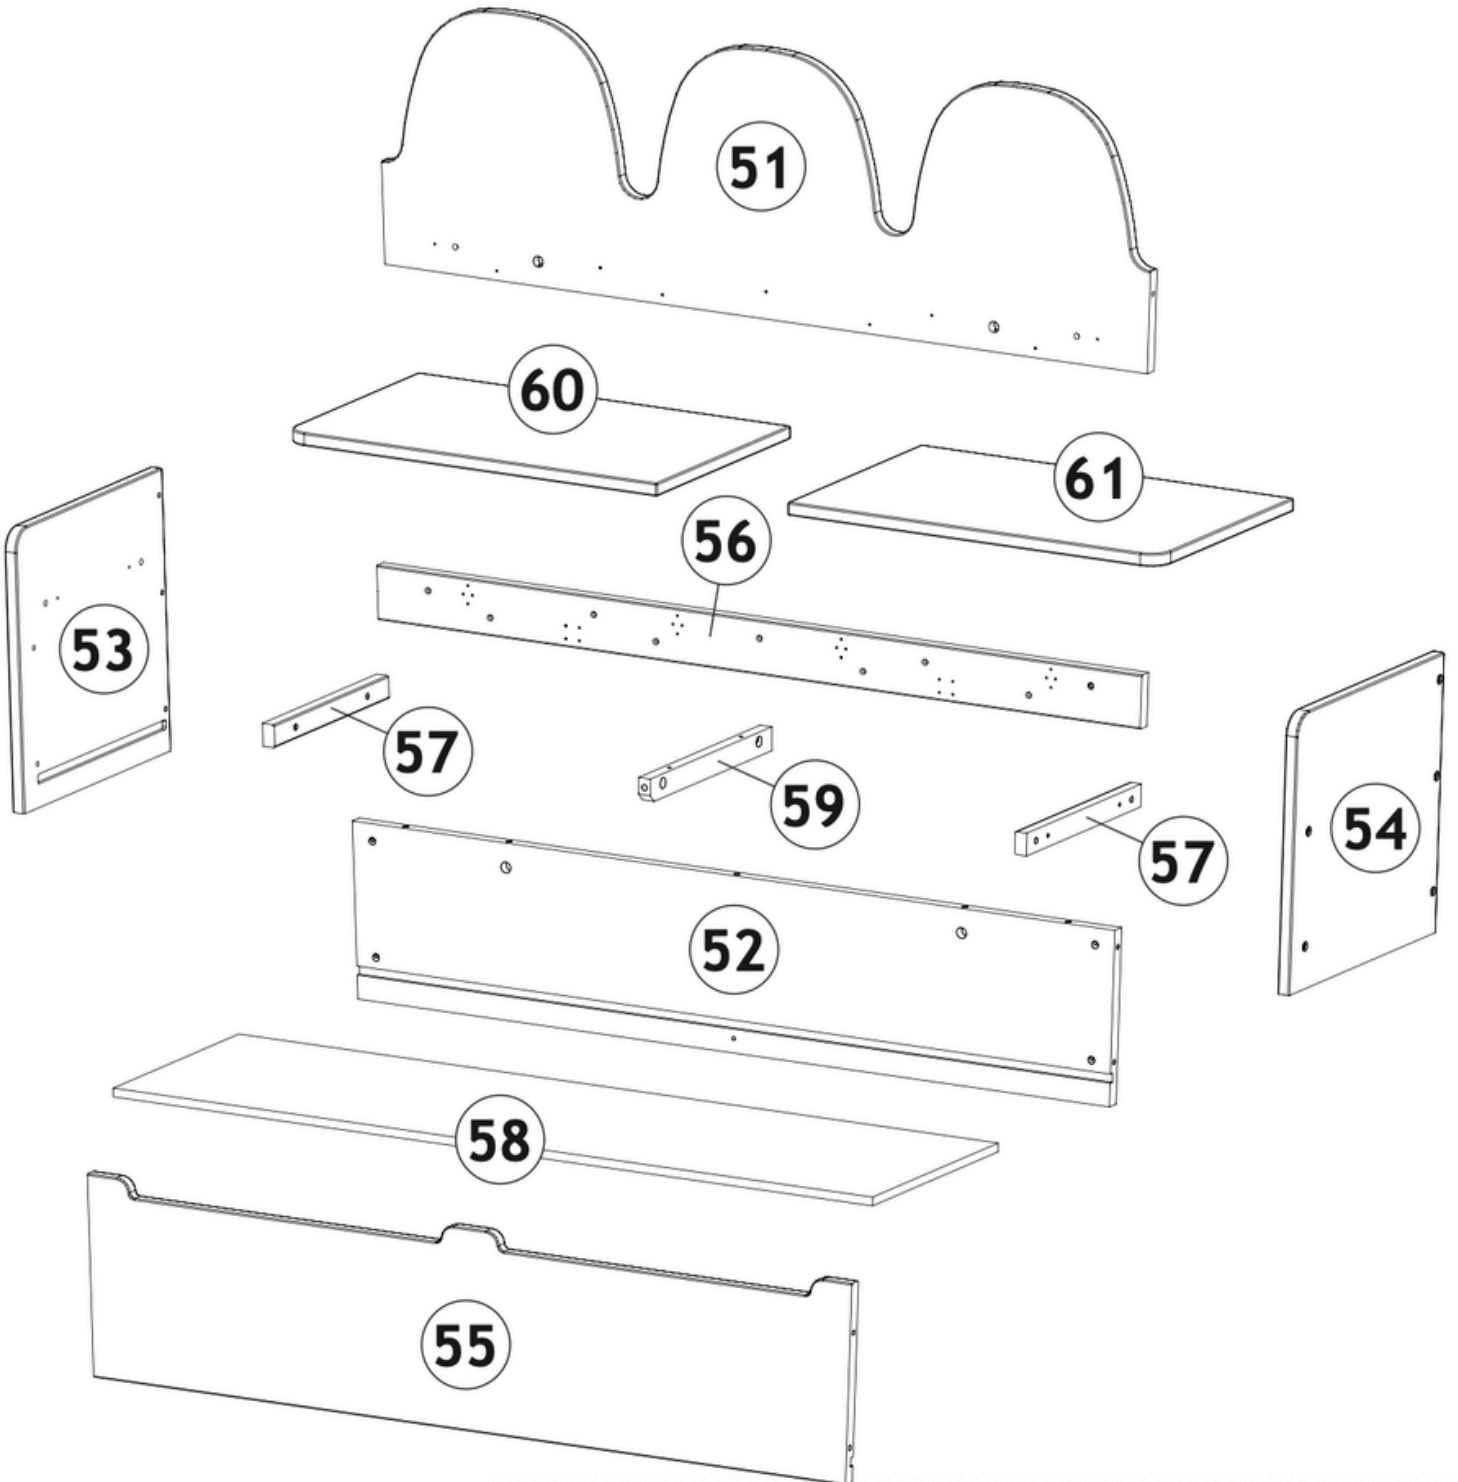

 **WARNING**

TO AVOID RISK OF SUFFOCATION, DO NOT ALLOW CHILDREN TO PLAY INSIDE THIS CONTAINER.

 **CAUTION**

THIS UNIT IS EQUIPPED WITH A SPECIAL LID SUPPORT, THE LID SUPPORT MUST BE ATTACHED AS INDICATED IN THE ASSEMBLY INSTRUCTIONS PRIOR TO USE. THE PURPOSE OF THE SAFETY LID SUPPORT IS TO PREVENT INJURY TO A CHILD'S FINGERS OR OTHER PARTS WHEN OPENING AND CLOSING THE LID, THE SAFETY LID SUPPORT MUST FUNCTION PROPERLY, WHEN THE LID CAN BE OPENED AT ANY ANGLE, THE LID MUST NOT DROP MORE THAN 1/2 INCH (FROM IT'S OWN WEIGHT), WITH THE EXCEPTION OF THE FINAL 2 INCHES BEFORE REACHING ITS CLOSED POSITION. THIS UNIT SHOULD NOT BE USED UNLESS THE SAFETY LID SUPPORT IS PROPERLY ATTACHED AND FUNCTIONING PROPERLY.

Fittings List

Liste des Pièces

 Ø8x40	 Ø8x20	 Ø5x34/11	 Ø5x34/34	 Ø15x13,8	 Ø10/M6x13	 M6x50	 Ø7x1,5
A (x3)	B (x6)	C (x2)	D (x2)	E (x6)	F (x10)	G (x10)	H (x4)

 Ø4x35	 Ø4x30	 Ø4x15	 Ø3x15	 50x26
J (x2)	K (x13)	L (x16)	M (x28)	N (x4)

Parts List

Liste des Pièces

1

2

B
(x2)

K
(x9)

3

E
(x2)