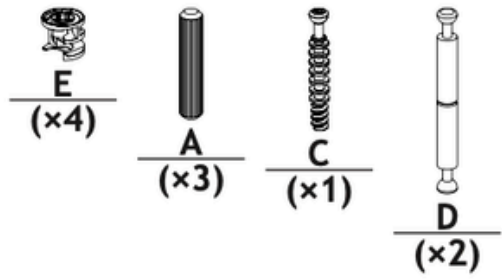

 **WARNING**

TO AVOID RISK OF SUFFOCATION, DO NOT ALLOW CHILDREN TO PLAY INSIDE THIS CONTAINER.

 **CAUTION**

THIS UNIT IS EQUIPPED WITH A SPECIAL LID SUPPORT, THE LID SUPPORT MUST BE ATTACHED AS INDICATED IN THE ASSEMBLY INSTRUCTIONS PRIOR TO USE. THE PURPOSE OF THE SAFETY LID SUPPORT IS TO PREVENT INJURY TO A CHILD'S FINGERS OR OTHER PARTS WHEN OPENING AND CLOSING THE LID, THE SAFETY LID SUPPORT MUST FUNCTION PROPERLY, WHEN THE LID CAN BE OPENED AT ANY ANGLE, THE LID MUST NOT DROP MORE THAN 1/2 INCH (FROM IT'S OWN WEIGHT), WITH THE EXCEPTION OF THE FINAL 2 INCHES BEFORE REACHING ITS CLOSED POSITION. THIS UNIT SHOULD NOT BE USED UNLESS THE SAFETY LID SUPPORT IS PROPERLY ATTACHED AND FUNCTIONING PROPERLY.

Fittings List

Liste des Pièces

 Ø8x40	 Ø8x20	 Ø5x34/11	 Ø5x34/34	 Ø15x13,8	 Ø10/M6x13	 M6x50	 Ø7x1,5
A (x3)	B (x6)	C (x2)	D (x2)	E (x6)	F (x10)	G (x10)	H (x4)

 Ø4x35	 Ø4x30	 Ø4x15	 Ø3x15	 50x26
J (x2)	K (x13)	L (x16)	M (x28)	N (x4)

Parts List

Liste des Pièces

1

2

B
(x2)

K
(x9)

3

E
(x2)